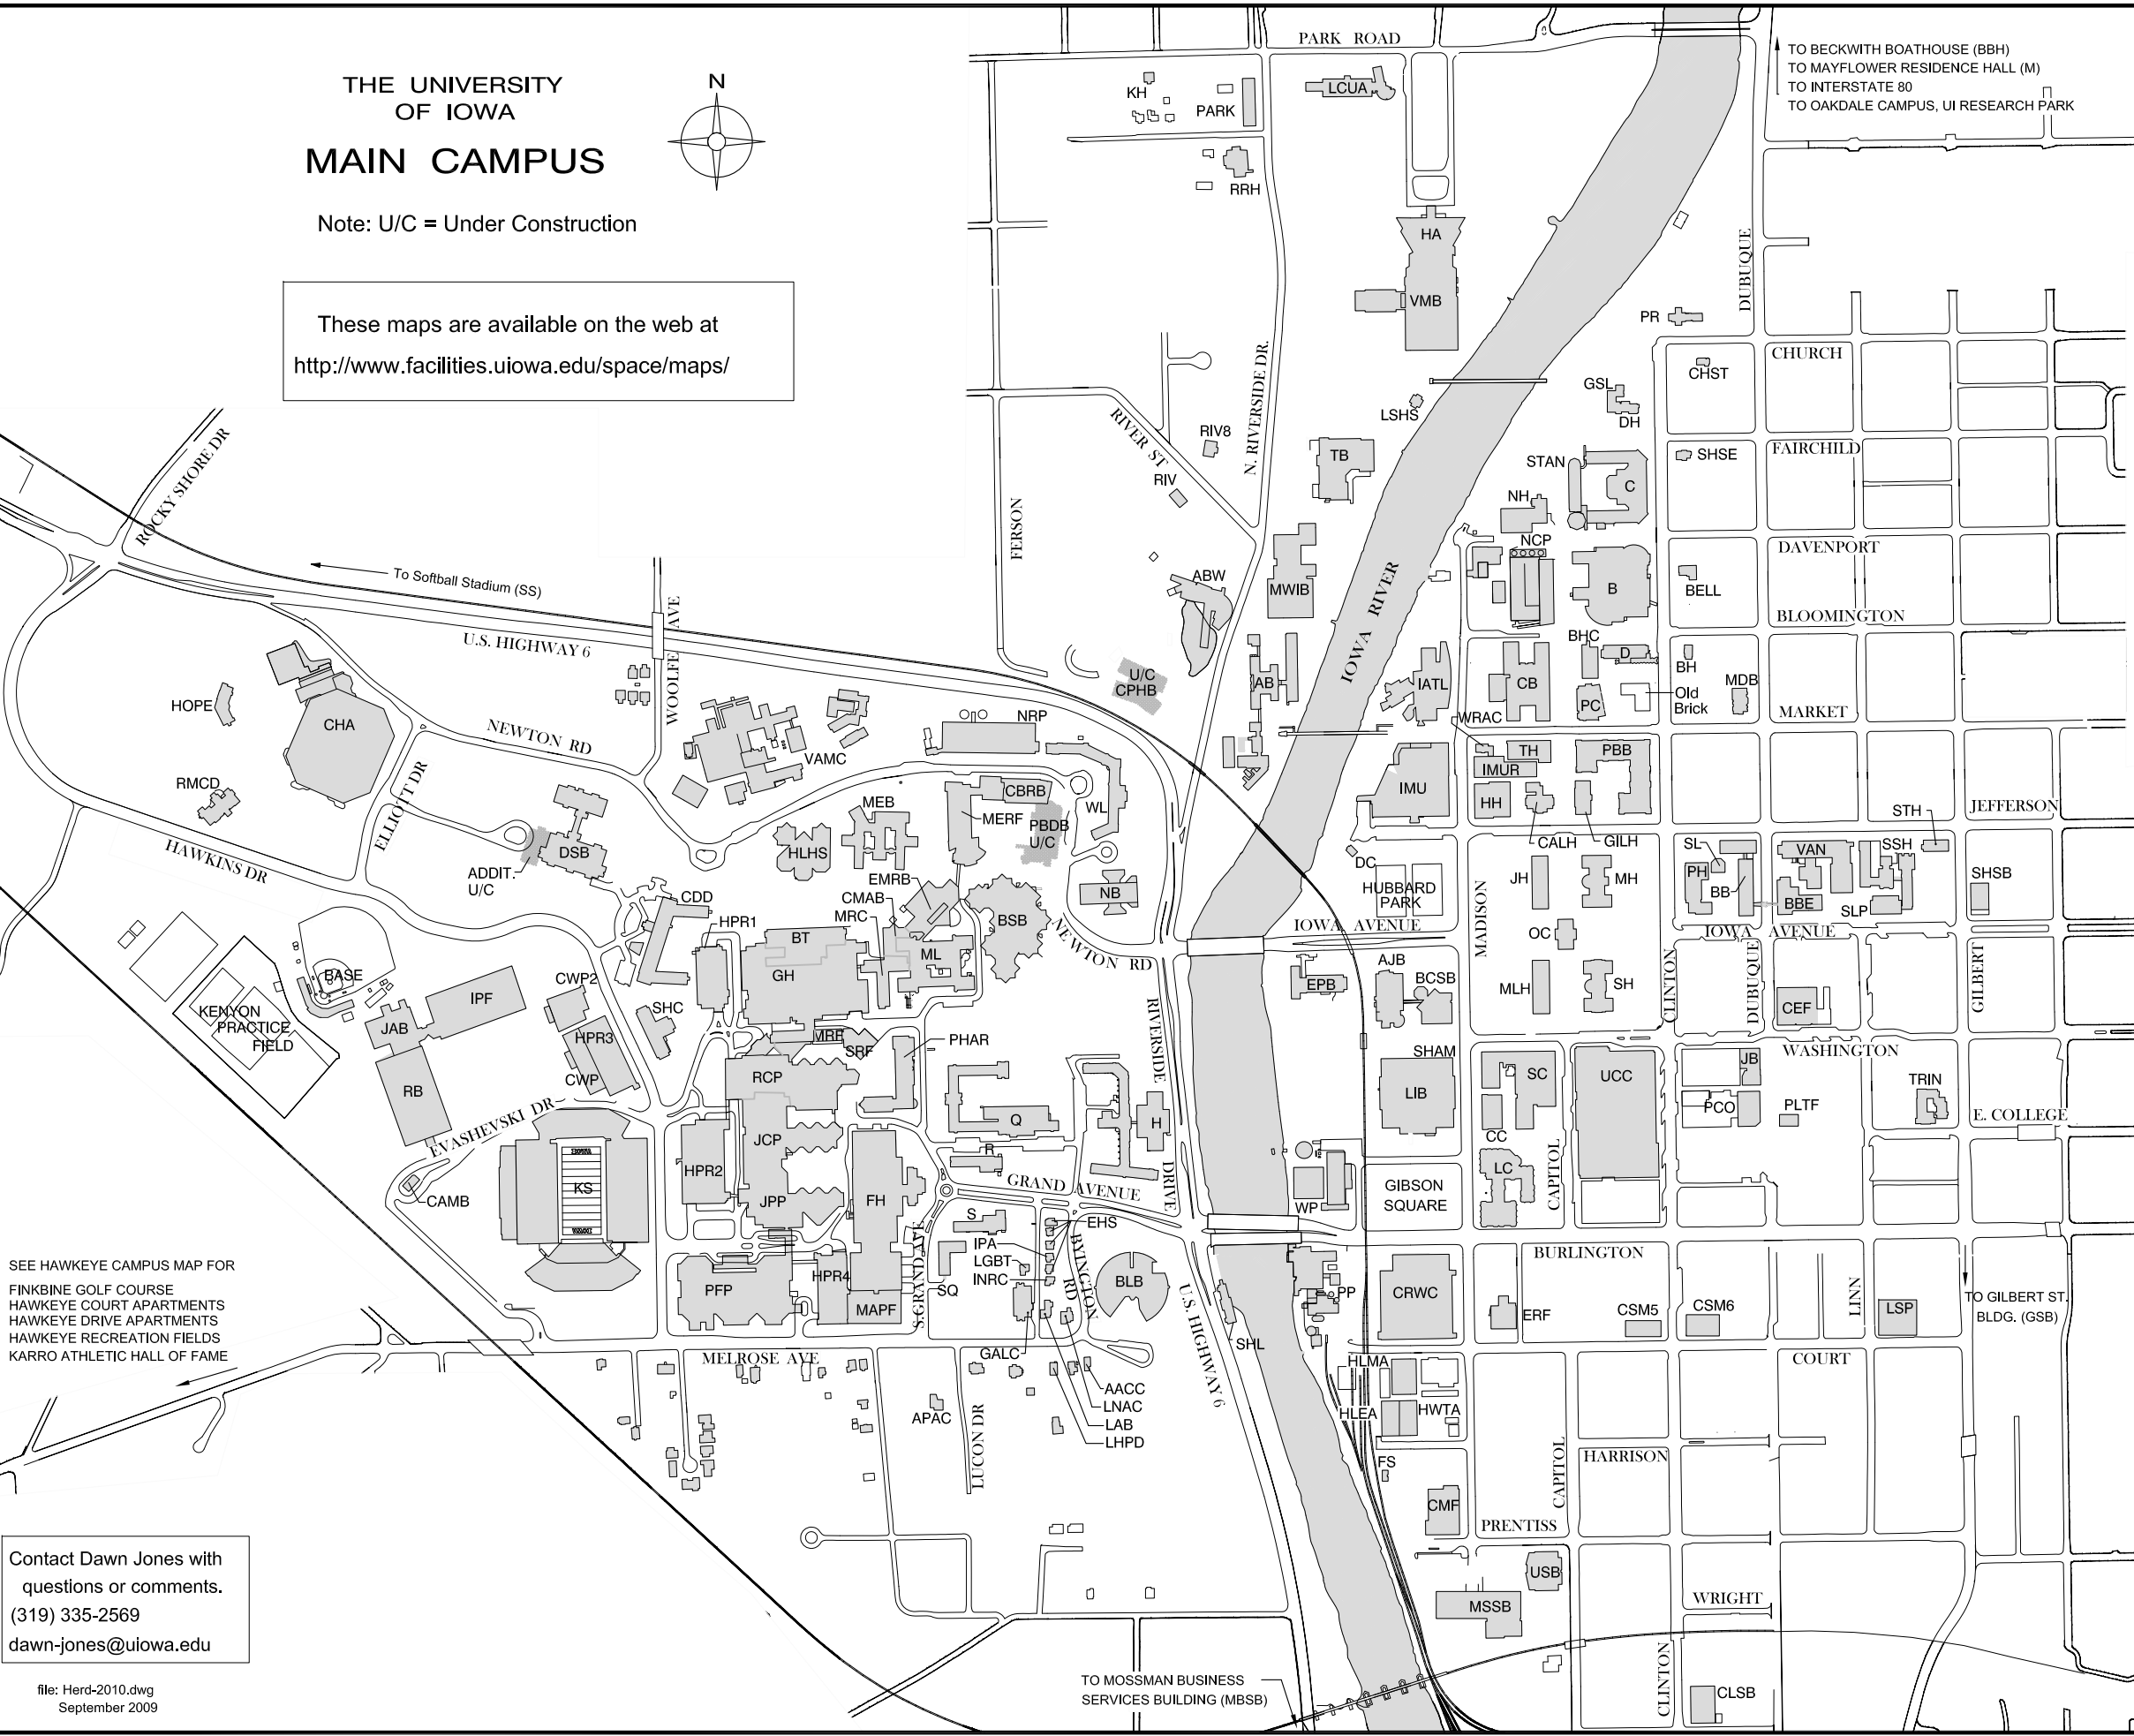

THE UNIVERSITY
OF IOWA
MAIN CAMPUS

Note: U/C = Under Construction

These maps are available on the web at
<http://www.facilities.uiowa.edu/space/maps/>

A
B
C
D
E
F
G
H
I
J

SEE HAWKEYE CAMPUS MAP FOR
FINKBINE GOLF COURSE
HAWKEYE COURT APARTMENTS
HAWKEYE DRIVE APARTMENTS
HAWKEYE RECREATION FIELDS
KARRO ATHLETIC HALL OF FAME

Contact Dawn Jones with
questions or comments.
(319) 335-2569
dawn-jones@uiowa.edu

file: Herd-2010.dwg
September 2009

1 2 3 4 5 6 7 8 9 10 11

TO BECKWITH BOATHOUSE (BBH)
TO MAYFLOWER RESIDENCE HALL (M)
TO INTERSTATE 80
TO OAKDALE CAMPUS, UI RESEARCH PARK

TO MOSSMAN BUSINESS
SERVICES BUILDING (MBSB)

TO GILBERT ST.
BLDG. (GSB)